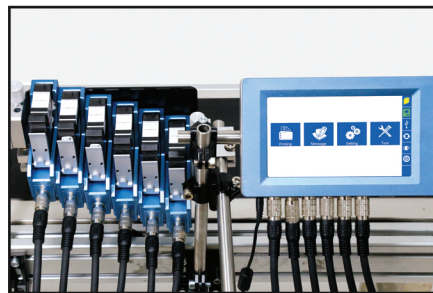

Elfin 6

HIGH RESOLUTION INKJET PRINTER

Flexible and Adaptable Design

Independent controller separated from print heads

Up to 3 inches of print height

Supports up to 6 print heads of on half inch each

Robust Industrial Design

Made of aluminum allow housing & industrial grade, Cable connectors with easy installation

Factory Floor Protection

User level password protection

SYSTEM SPECIFICATIONS

Print Technology	HP Thermal Inkjet 2.5 Technology
Controller Dimensions	8.3 in x 5.3 in x 1.46 in H x W x D (210 mm x 135 mm x 37 mm)
Printhead Dimensions	4.9 in x 3.9 in x 1.2 in H x W x D (126 mm x 100 mm x 31 mm)
Print Height	Minimum 3/64 in (1 mm) Maximum 3 in (76 mm)
Number of Print Lines	1, 2, 3, 4 or more lines of high resolution codes
Print Resolution	Vertical 300 dpi Horizontal 300 dpi; superb image and text quality
Maximum Print Speed	198 ft/min (60 m/min) @ 300 dpi (default)
Printhead Cable	4 ft length (1.2 m); other lengths available
Time & Date	Real-time internal clock
Product Sensor	Built-in optical photoeye for each printhead
Port Interface	Ethernet, USB 2.0, and RS232
Display	7 in (177 mm) full color touchscreen display
Ink Management	Built-in measuring system for ink consumption
Low Ink Indicator	Alert on touchscreen display; alarm light beacon is optional
Mounting	Bracket set for side printing or down printing; spring mechanism is optional
Electrical Requirements	100-240 VAC, 50/60 Hz, 90W (specified AC adapter)
Working Environment	WE -10° -- +45°C; 10%-85% RH
Storage Environment	SE -25° --+55°C; 10%-90% RH
Agency Certifications	CE, FCC